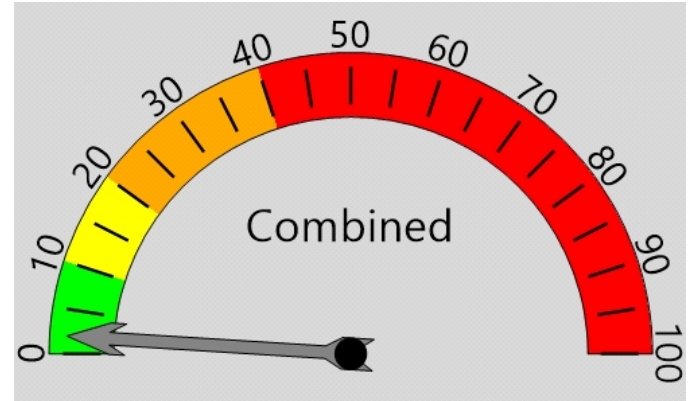

Posted Speed Limit 25 MPH

Enforcement Tolerance 9 MPH

Analysis Dates

Start: 1/24/2022

End: 1/27/2022

Percent Speeding: 2%

Rating: Low

Equipment Used