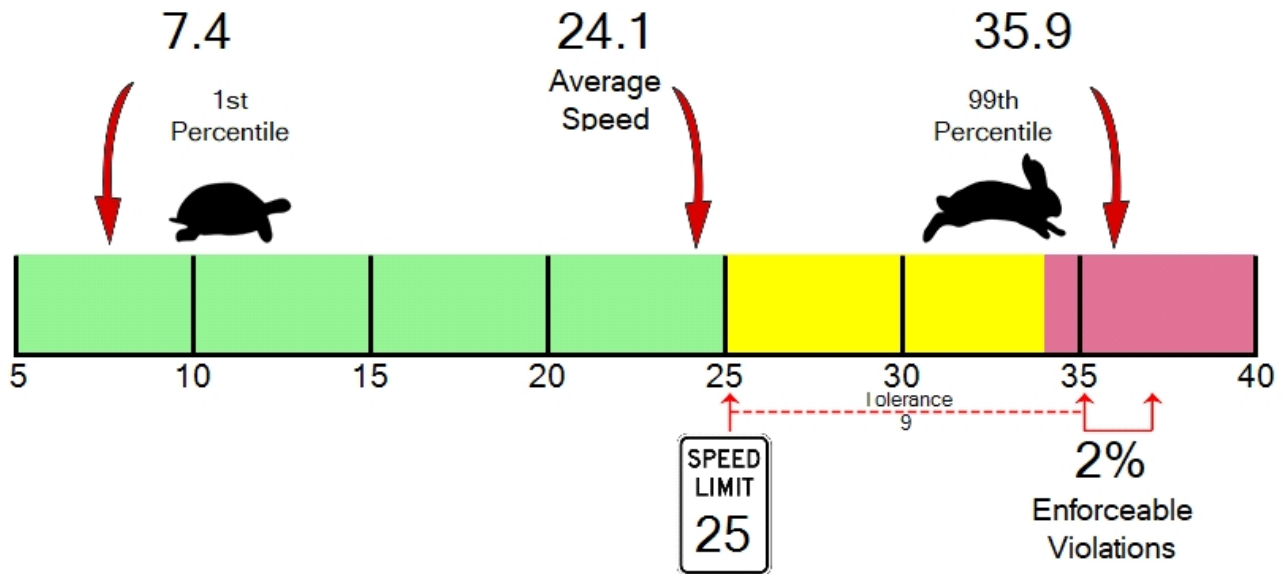

Requested By

Nicole Barbeau