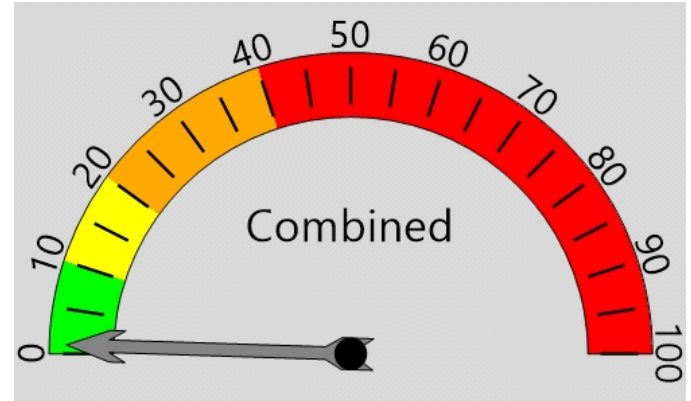

Posted Speed Limit 25 MPH

Enforcement Tolerance 9 MPH

Analysis Dates

Start: 6/1/2021

End: 6/4/2021

Percent Speeding: 1%

Rating: Low

Equipment Used