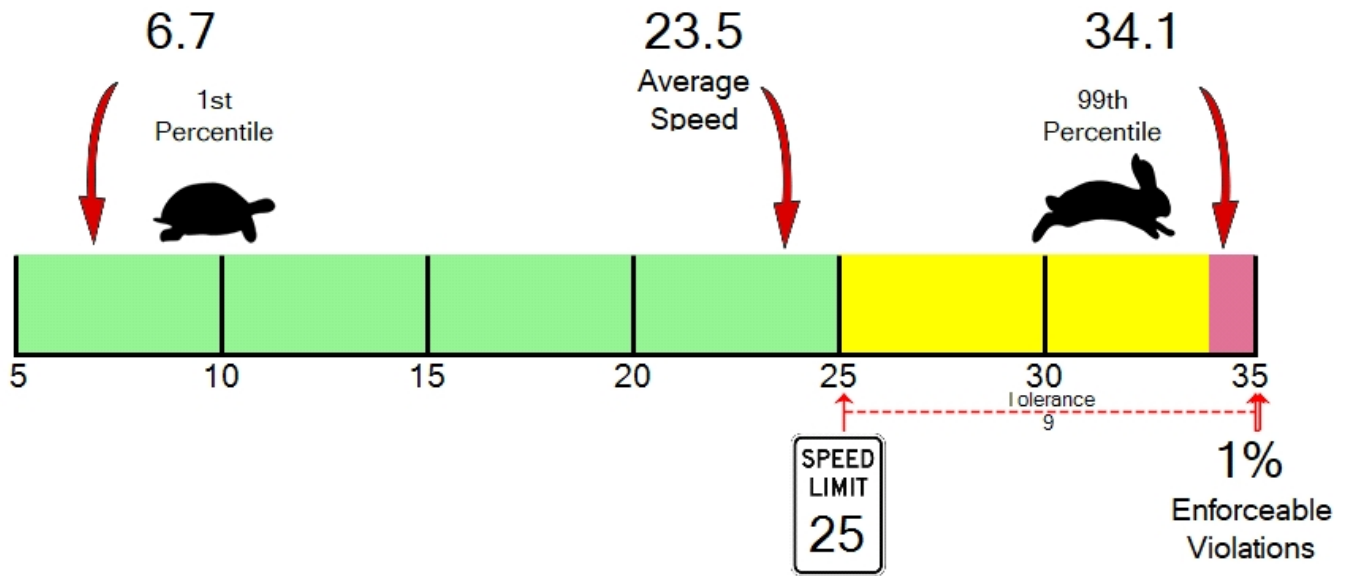

Requested By

Amaris Casado