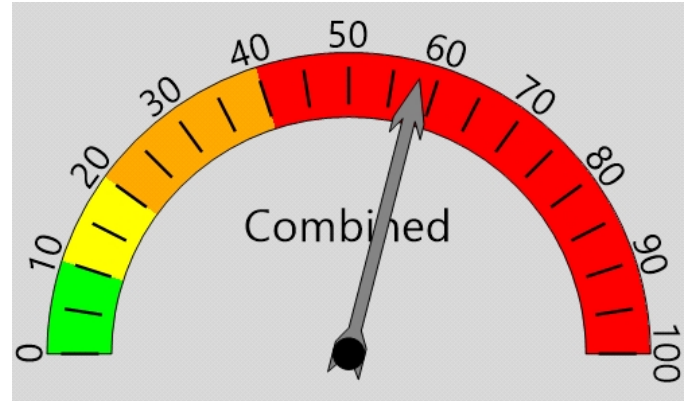

ARLINGTON POLICE DEPARTMENT

110 East 3rd Street
Arlington, WA 98223
(360) 403-3400

Speed Enforcement Evaluator

Location

500 BLK 3RD ST E

Total Percentage of Enforceable Violations

Closest Cross Street

Lenore AVE E

School Speed Limit 20 MPH

School Zone Tolerance 3 MPH

Analysis Dates

Start: 9/12/2022

End: 9/15/2022

School Zone, Weekdays Only