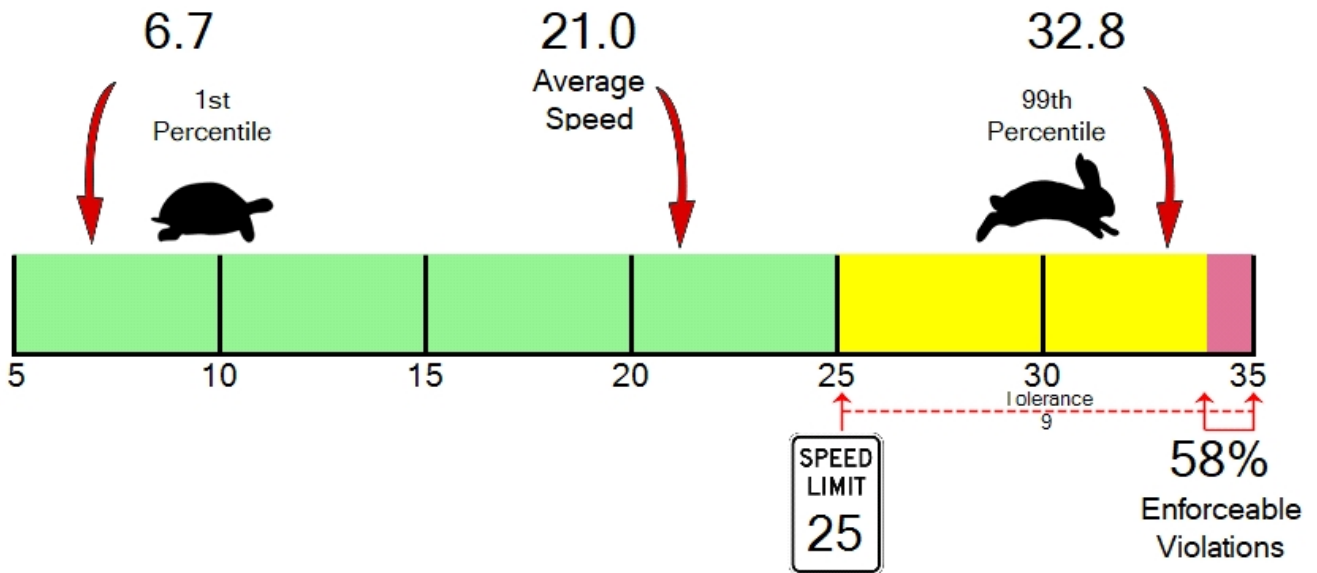

Rating: Severe

**Equipment Used**

Covert Radar

**Installed By**

Krell

**Requested By**

Ventura

**ARLINGTON POLICE DEPARTMENT**