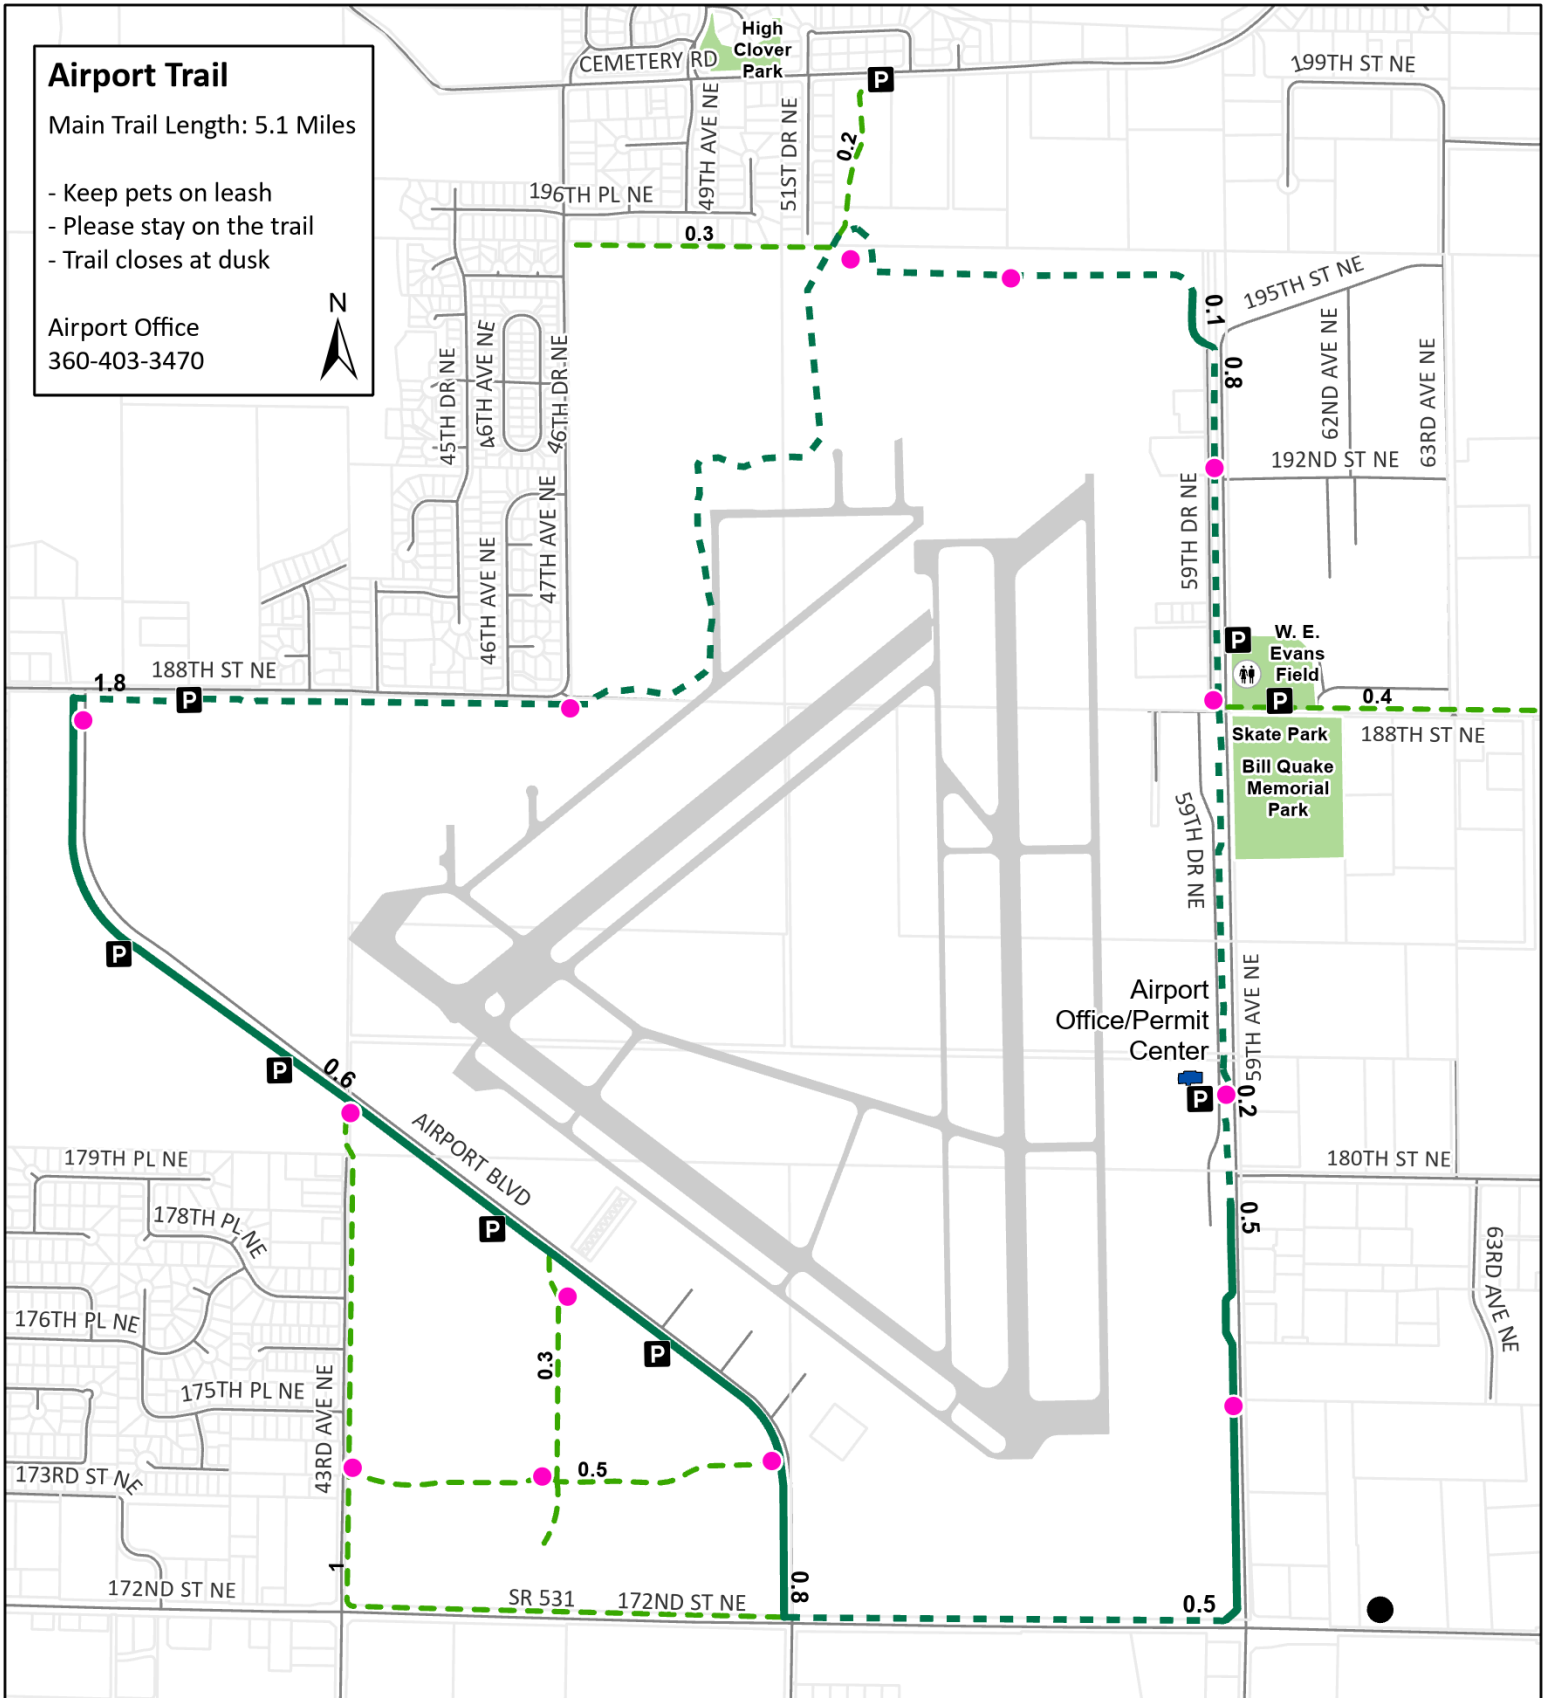

Airport Trail

Main Trail Length: 5.1 Miles

- Keep pets on leash
- Please stay on the trail
- Trail closes at dusk

Airport Office
360-403-3470

Legend

- Parking
- Restroom
- Pet Waste Stations
- Other Trails
- Roads
- Parks
- Runway
- County Parcels
- Gravel
- Paved

Main Airport Trail

City of Arlington

Airport Trail

Scale: 1:13,355

File: CityMapLayouts

Date: 8/4/2022

Cartographer: hmd