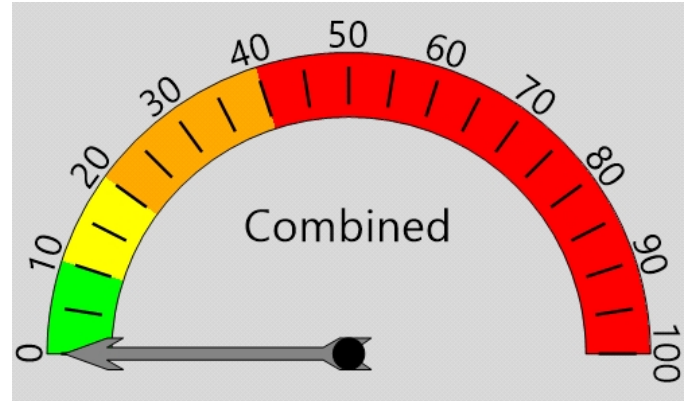

Posted Speed Limit 25 MPH

Enforcement Tolerance 9 MPH

Analysis Dates

Start: 6/6/2022

End: 6/9/2022

Equipment Used

Covert Radar

Installed By