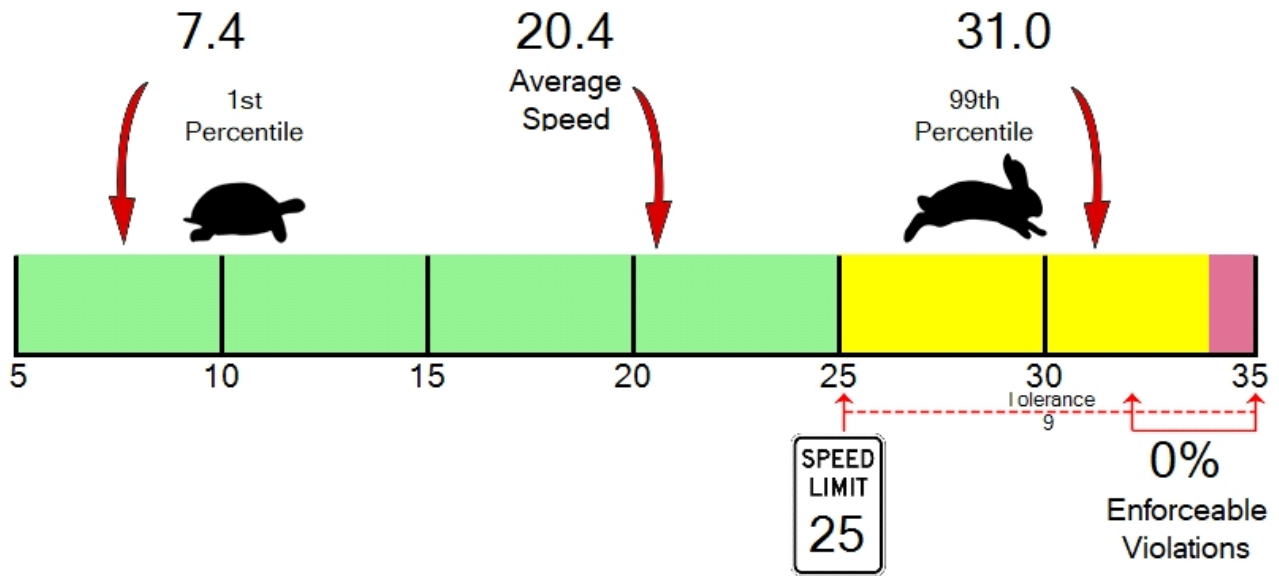

Requested By

Josh Berelson