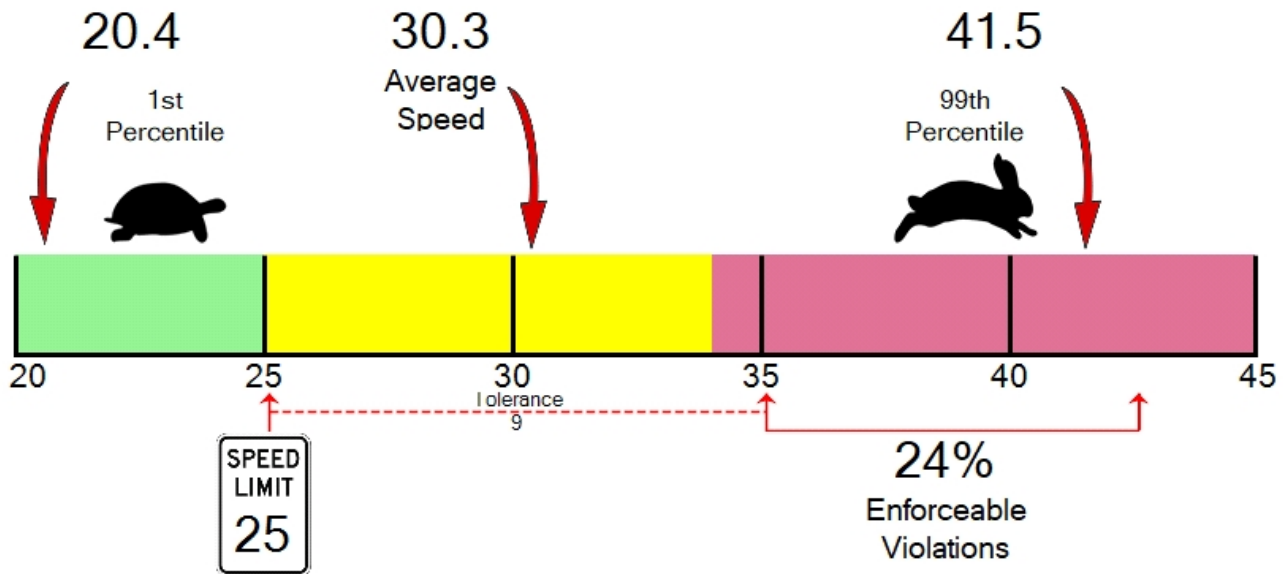

**Installed By**

Krell

Percent Speeding: 24%

Rating: Medium

**Requested By**

Ventura

**ARLINGTON POLICE DEPARTMENT**

110 East 3rd Street  
Arlington, WA 98223  
(360) 403-3400

Vehicle Totals - Combined

<= 3	<= 6	<= 9	<= 12	<= 15	<= 18	<= 21	<= 24	<= 27	<= 30	<= 33	<= 36	<= 39	> 39
0	0	14	16	12	24	130	535	2239	4172	4837	2503	1560	561
85th Percentile: 35.3													

Vehicle Totals - Direction X, Lane 1