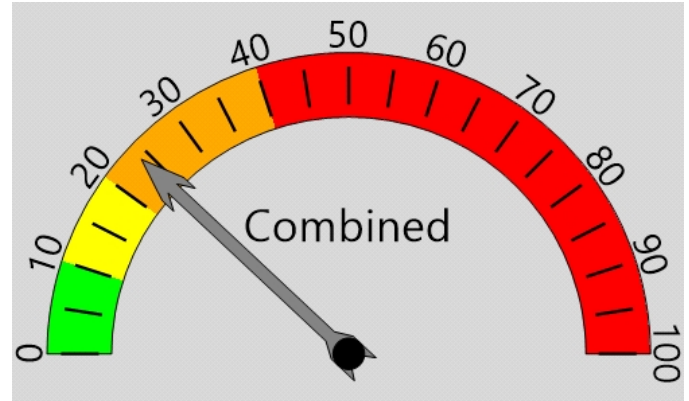

67th DR NE

Posted Speed Limit 25 MPH

Enforcement Tolerance 9 MPH

**Analysis Dates**

Start: 4/19/2021

End: 4/22/2021

**Equipment Used**

Covert Radar

**Installed By**

Krell

Percent Speeding: 24%

Rating: Medium

**Requested By**

Ventura

**ARLINGTON POLICE DEPARTMENT**

110 East 3rd Street  
Arlington, WA 98223  
(360) 403-3400