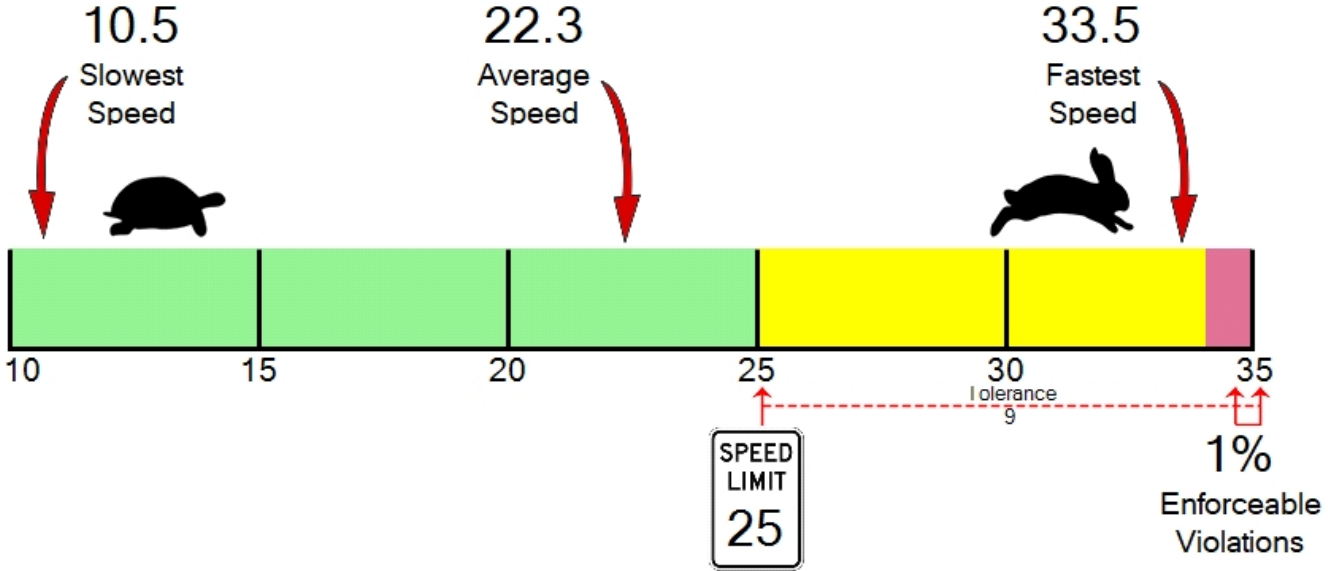

### Total Percentage of Enforceable Violations

Posted Speed Limit 25 MPH  
Enforcement Tolerance 9 MPH  
Enforcement Limit Greater than 34 MPH

Percent Speeding: 1%  
Rating: Low

ARLINGTON POLICE DEPARTMENT  
110 East 3rd Street  
Arlington, WA 98223  
(360) 403-3400