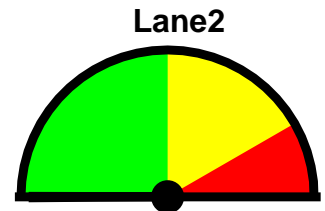

## Speed Enforcement Evaluator

**Location:**  
**100 BLK S OLYMPIC AVE**

**Total Percentage of Enforceable Violations**

**GPS:**  
0' 0.0000 South  
0' 0.0000 East

**Closest Cross Street:**  
E 1ST S

**Analysis Dates:**  
Friday, December 07, 2018  
Tuesday, December 11, 2018

**Equipment Used:**  
COVERT RADAR

**Requested By:**  
MIKE BRADLEY

**0%** **100%**  
**Posted Speed Limit:** 25 MPH  
**Enforcement Tolerance:** 10 MPH  
**Enforcement Limit:** 36 MPH & Up  
**Percentage Above Limit:** 0.1%  
**Enforcement Rating:** **LOW**

**Percent Above Limit: 0.1%**  
**Enforcement Rating: LOW**

**Percent Above Limit: 0.1%**  
**Enforcement Rating: LOW**

Combined

1-5	6-10	11-15	16-20	21-25	26-30	31-35	36-40	41-45	46-50	51-55	56-60	61-65	>65
0	471	1806	8860	6287	551	43	7	4	1	0	0	1	0