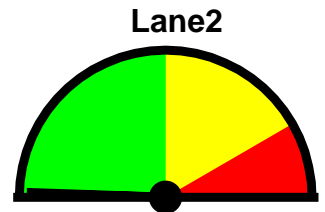

Analysis Dates:
Monday, December 17, 2018
Friday, December 21, 2018

Equipment Used:
Covert Radar

Installed By:
Copeland

Requested By:
APD

0% **100%**
Posted Speed Limit: 35 MPH
Enforcement Tolerance: 10 MPH
Enforcement Limit: 46 MPH & Up
Percentage Above Limit: 0.7%
Enforcement Rating: **LOW**

Percent Above Limit: 0.4%
Enforcement Rating: **LOW**

Percent Above Limit: 1.1%
Enforcement Rating: **LOW**

Combined

1-5	6-10	11-15	16-20	21-25	26-30	31-35	36-40	41-45	46-50	51-55	56-60	61-65	>65
0	50	55	122	706	2641	3646	1359	149	30	12	4	2	15