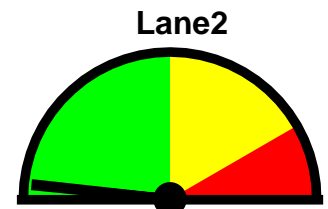

**Equipment Used:**  
Covert Radar

**Installed By:**  
Ventura

**Requested By:**  
APD

**Posted Speed Limit:** 25 MPH  
**Enforcement Tolerance:** 10 MPH  
**Enforcement Limit:** 36 MPH & Up  
**Percentage Above Limit:** 1.2%  
**Enforcement Rating:** **LOW**

**Percent Above Limit:** 0.9%  
**Enforcement Rating:** **LOW**

**Percent Above Limit:** 1.4%  
**Enforcement Rating:** **LOW**

Combined

1-5	6-10	11-15	16-20	21-25	26-30	31-35	36-40	41-45	46-50	51-55	56-60	61-65	>65
0	65	93	396	4291	4744	1152	110	16	1	0	0	0	0