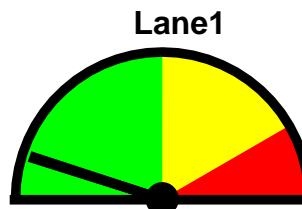

Percent Above Limit: 4.0%
Enforcement Rating: **LOW**