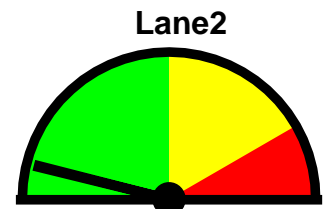

Equipment Used:
Covert Radar

Installed By:
Ventura

Requested By:
LaFountain

Posted Speed Limit: 25 MPH
Enforcement Tolerance: 10 MPH
Enforcement Limit: 36 MPH & Up
Percentage Above Limit: 3.6%
Enforcement Rating: **LOW**

Percent Above Limit: 4.0%
Enforcement Rating: **LOW**

Percent Above Limit: 3.2%
Enforcement Rating: **LOW**

Combined

1-5	6-10	11-15	16-20	21-25	26-30	31-35	36-40	41-45	46-50	51-55	56-60	61-65	>65
0	16	32	195	879	880	311	70	12	2	1	1	0	1